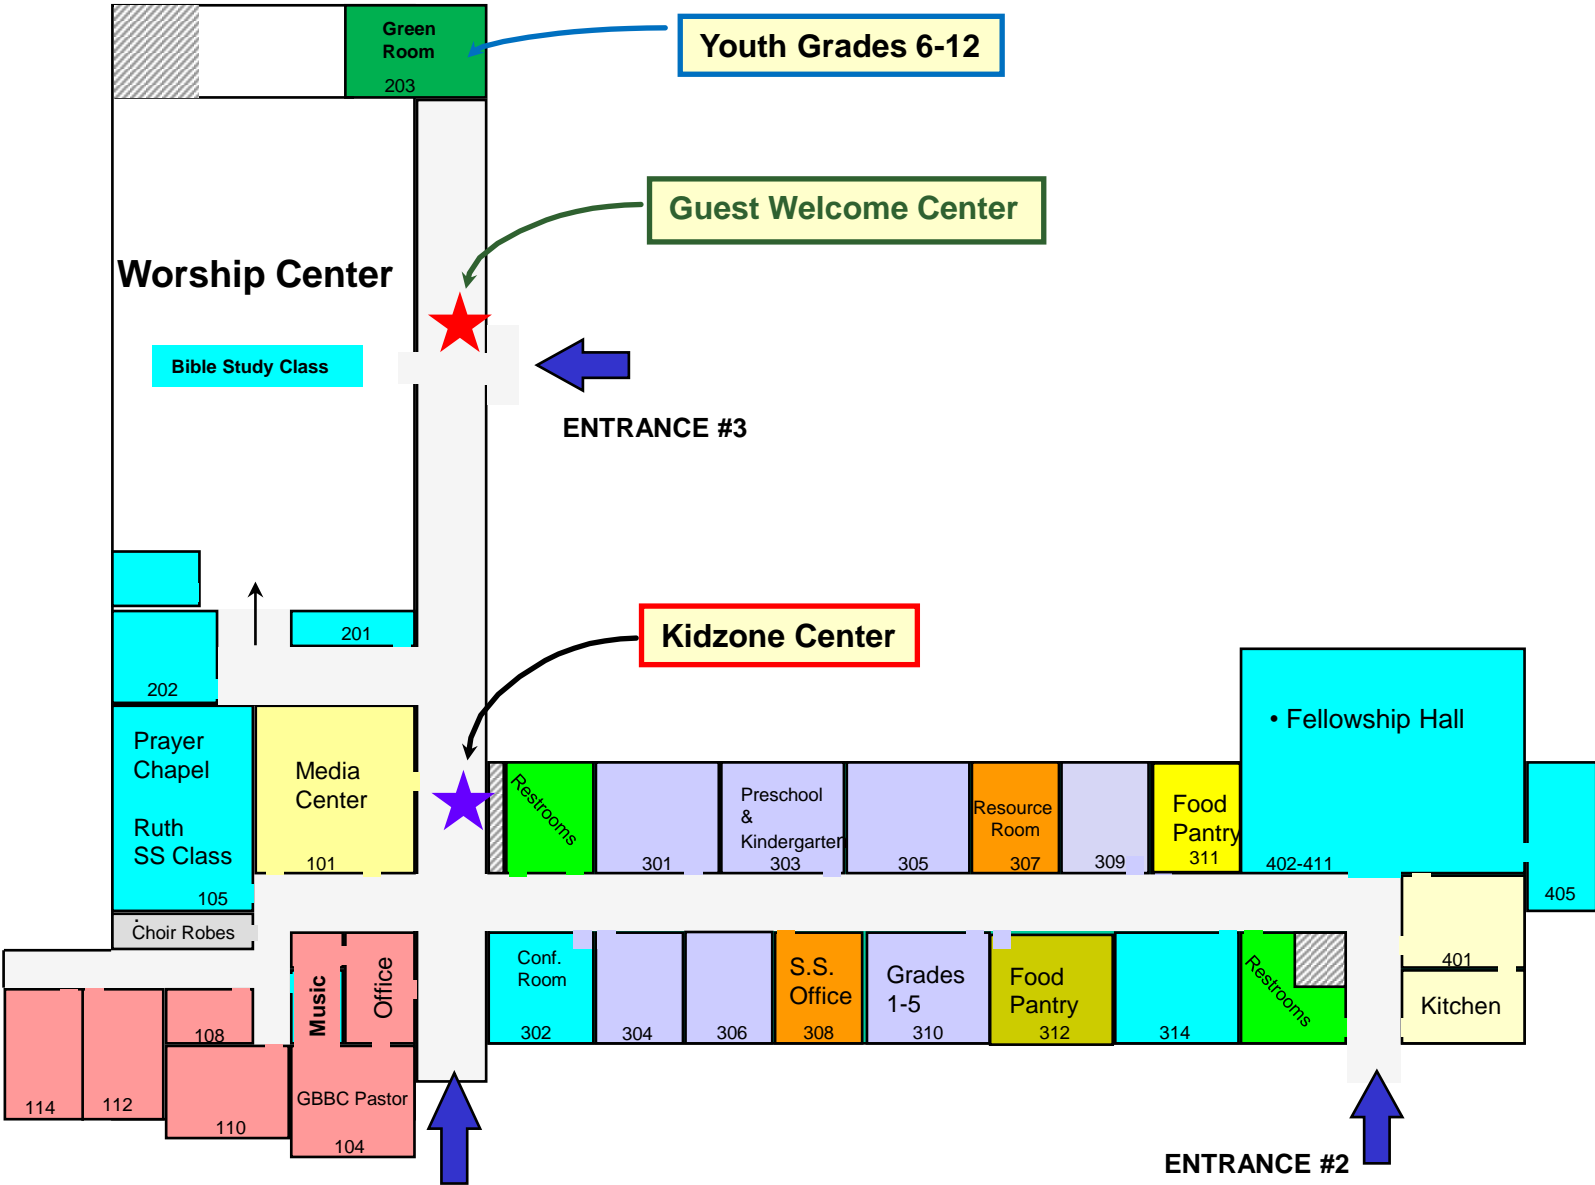

GLEN BURNIE BAPTIST CHURCH MAP

Youth Grades 6-12

Guest Welcome Center

Kidzone Center

Worship Center

Bible Study Class

ENTRANCE #3

Fellowship Hall

MAIN ENTRANCE

ENTRANCE #2