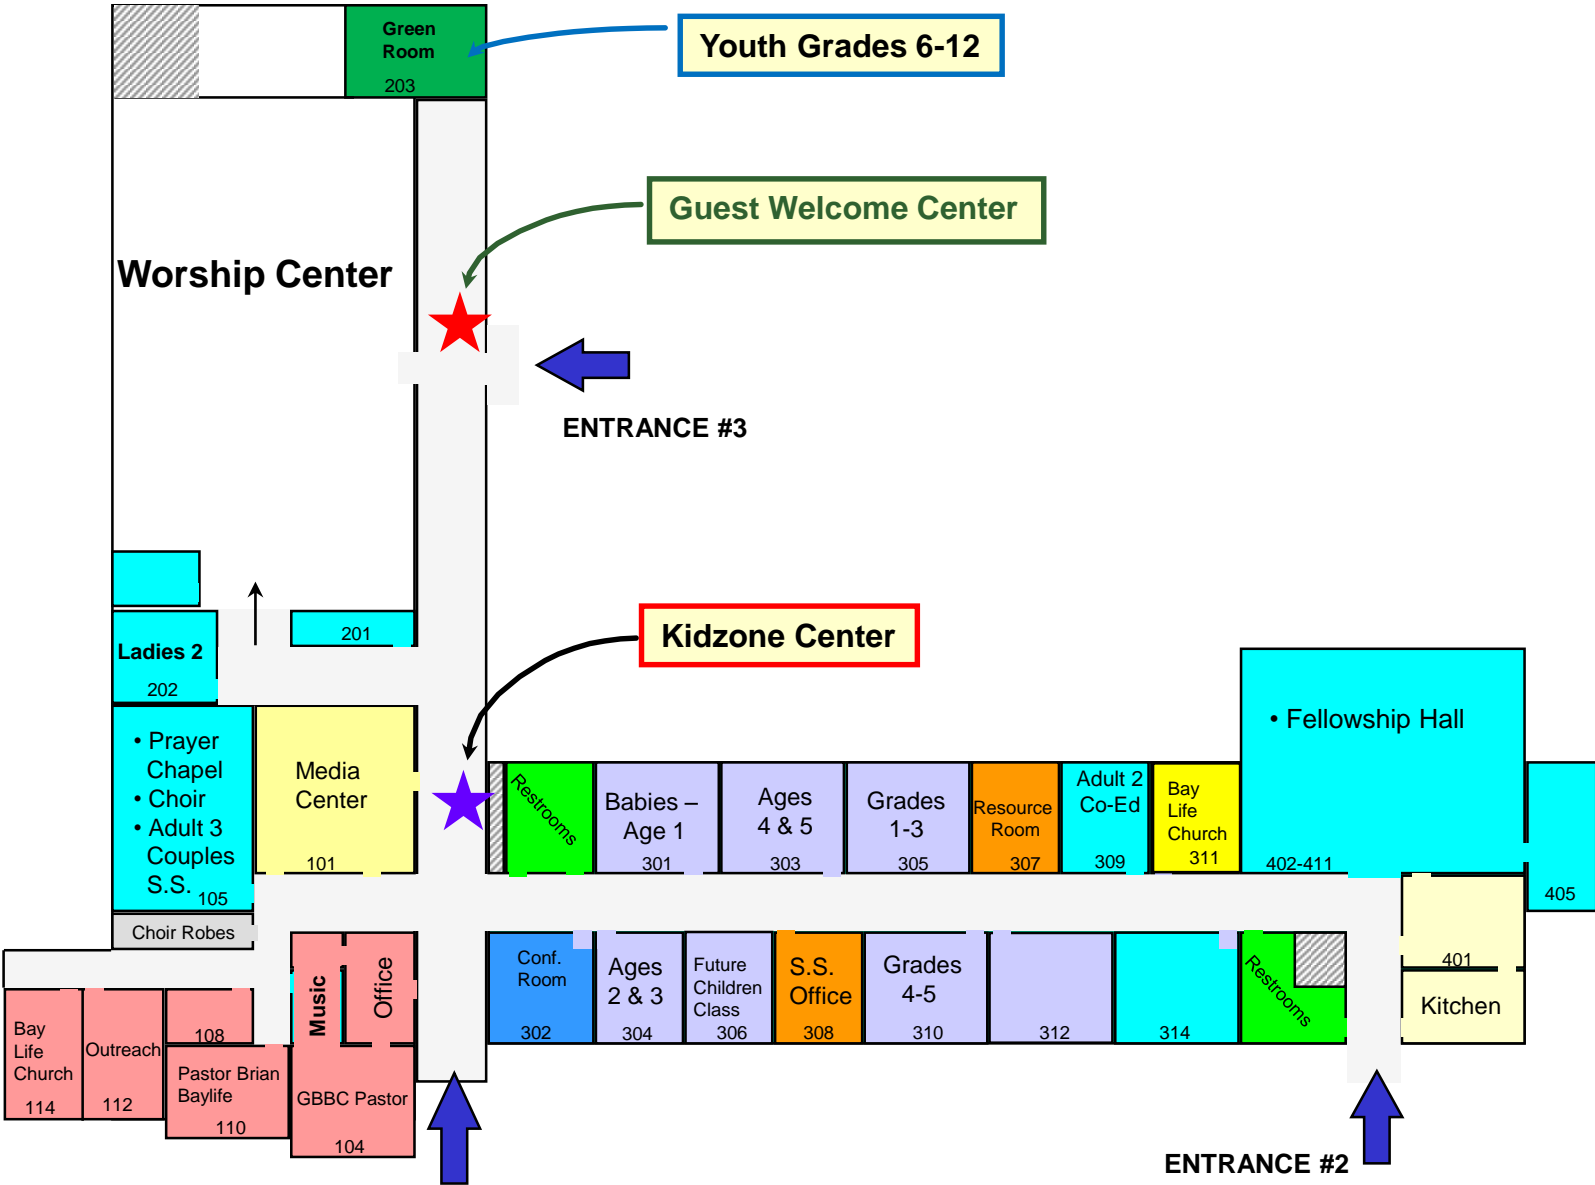

GLEN BURNIE BAPTIST CHURCH MAP

Youth Grades 6-12

Guest Welcome Center

Kidzone Center

Worship Center

ENTRANCE #3

Fellowship Hall

ENTRANCE #2

MAIN ENTRANCE