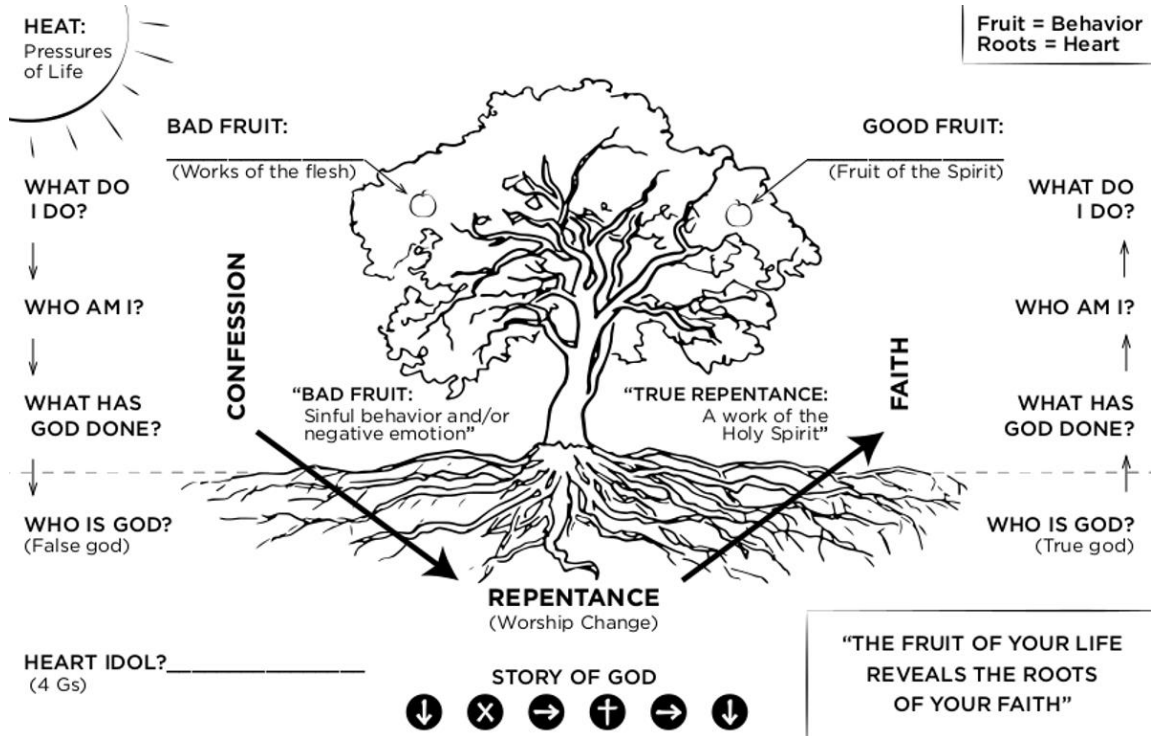

# DNA

WORKING FRUIT TO ROOT

Discover the Lies The Wreck Your Life &  
Discover The Truth That Can Set You Free

It is very helpful to work through these four questions backwards moving from fruit to root. Underneath all of our sinful behavior and negative emotion is a failure to believe the gospel. Regardless of what we know in our heads, the fruit of our lives is determined by what we believe in our hearts. We may know God is great and in control, we may affirm His sovereignty and power, and yet, we worry. What we know does not align with what we believe in the moment. As we work backwards through these four questions the Holy Spirit will help us identify areas of sin and idolatry and realign what we believe with what we know to be true in Christ.